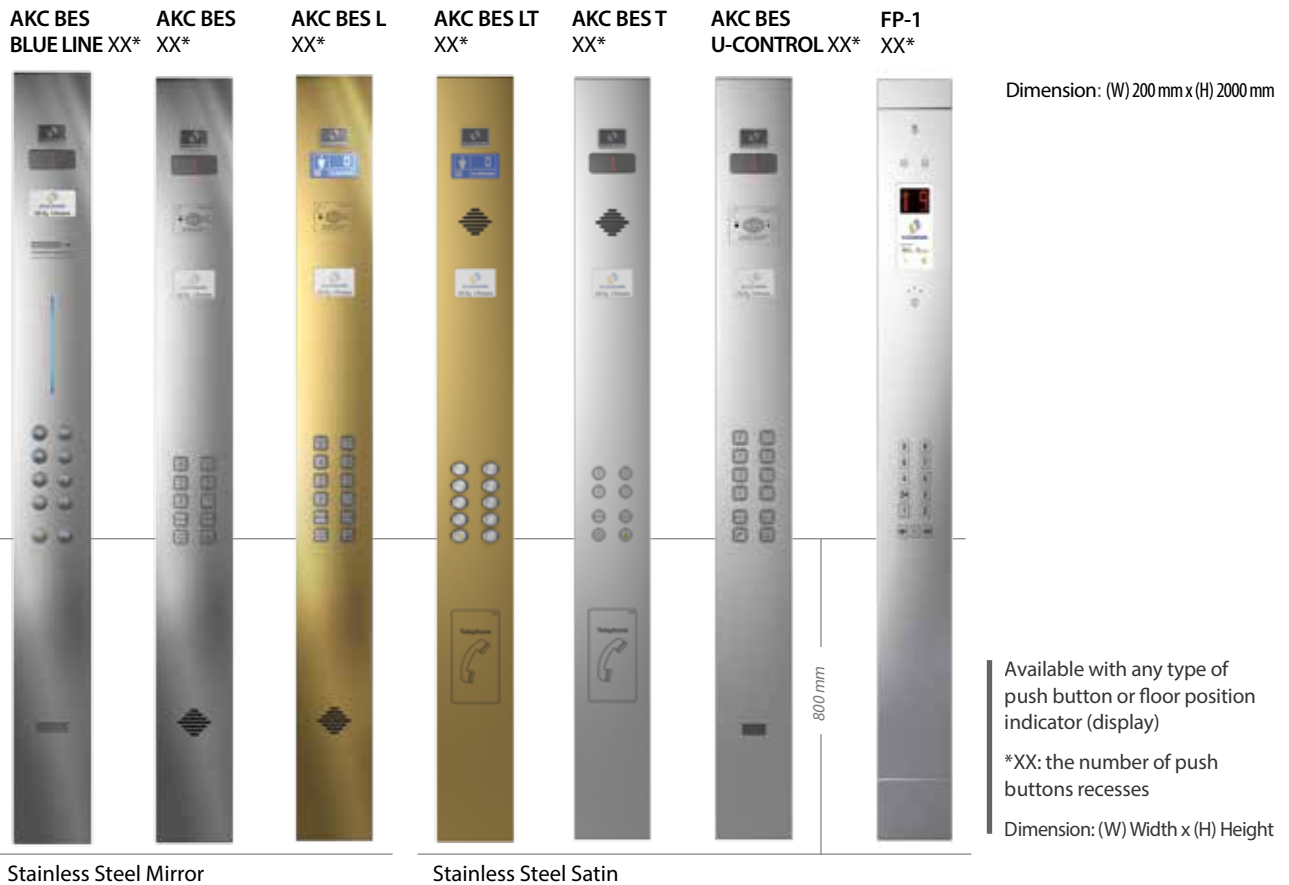

Car Operating Panels

Flush Mounted COP's

01
02

KLEEMANN INTERIOR MATERIALS 2016

AKC HBT XX*

AKC HB XX*

Flush Mounted COP's

(W) Width x (H) Height

Type	Number of Push buttons recesses	Faceplate Dimensions (W x H)	Embedded Box Aperture Dimensions
AKC HB: COP's with embedded box, without telephone box	4 to 8	200 x 710	660 x 170
	10 to 16	200 x 880	825 x 170
	18 to 22	200 x 1050	995 x 170
AKC HBT: COP's with embedded box and telephone box	4 to 8	200 x 880	825 x 170
	10 to 16	200 x 1050	995 x 170

Available with any type of push button or floor position indicator (display)

*XX: the number of push buttons recesses